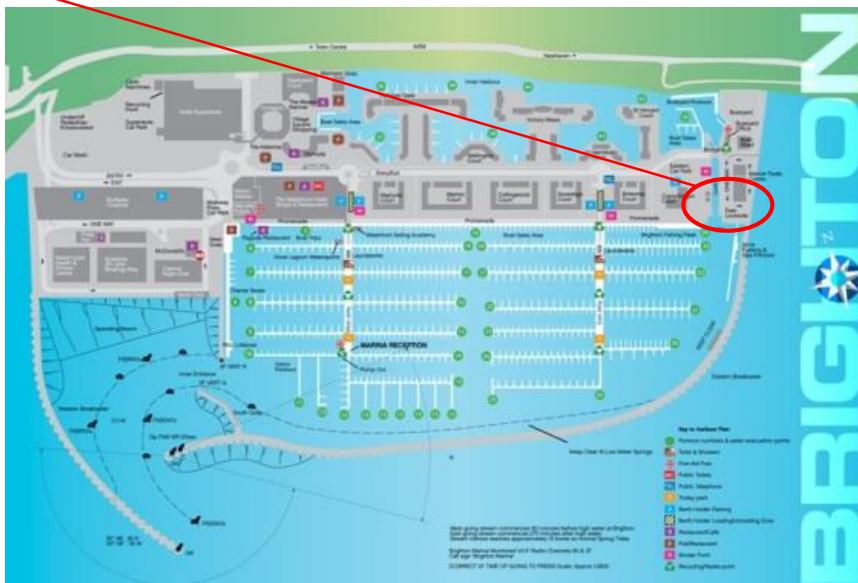

Eastern end of marina, before the bridge over the lock-gate

Once over the bridge, turn RIGHT and go to back (SE) corner

**Brighton Marina is situated just East of Brighton**

**By Car:**

- Follow signs for the Marina and on descending the access road, continue straight to the Eastern end of the Marina
- Take the road to the left that rises up and over the marine lock via the bridge
- SMT Ltd is situated at the rear (South-East) corner of the office and marine services building (ground level)

**By bus:**

- Leave the bus at Roedean café and take the pedestrian ramp down the cliff arriving at the boat yard.
- Walk along Eastern marina wall to SMT office
- The No.7 bus leaves from the Western end of the marina and a taxi rank is also available
- The No.7 bus also comes into the marina (Western end)